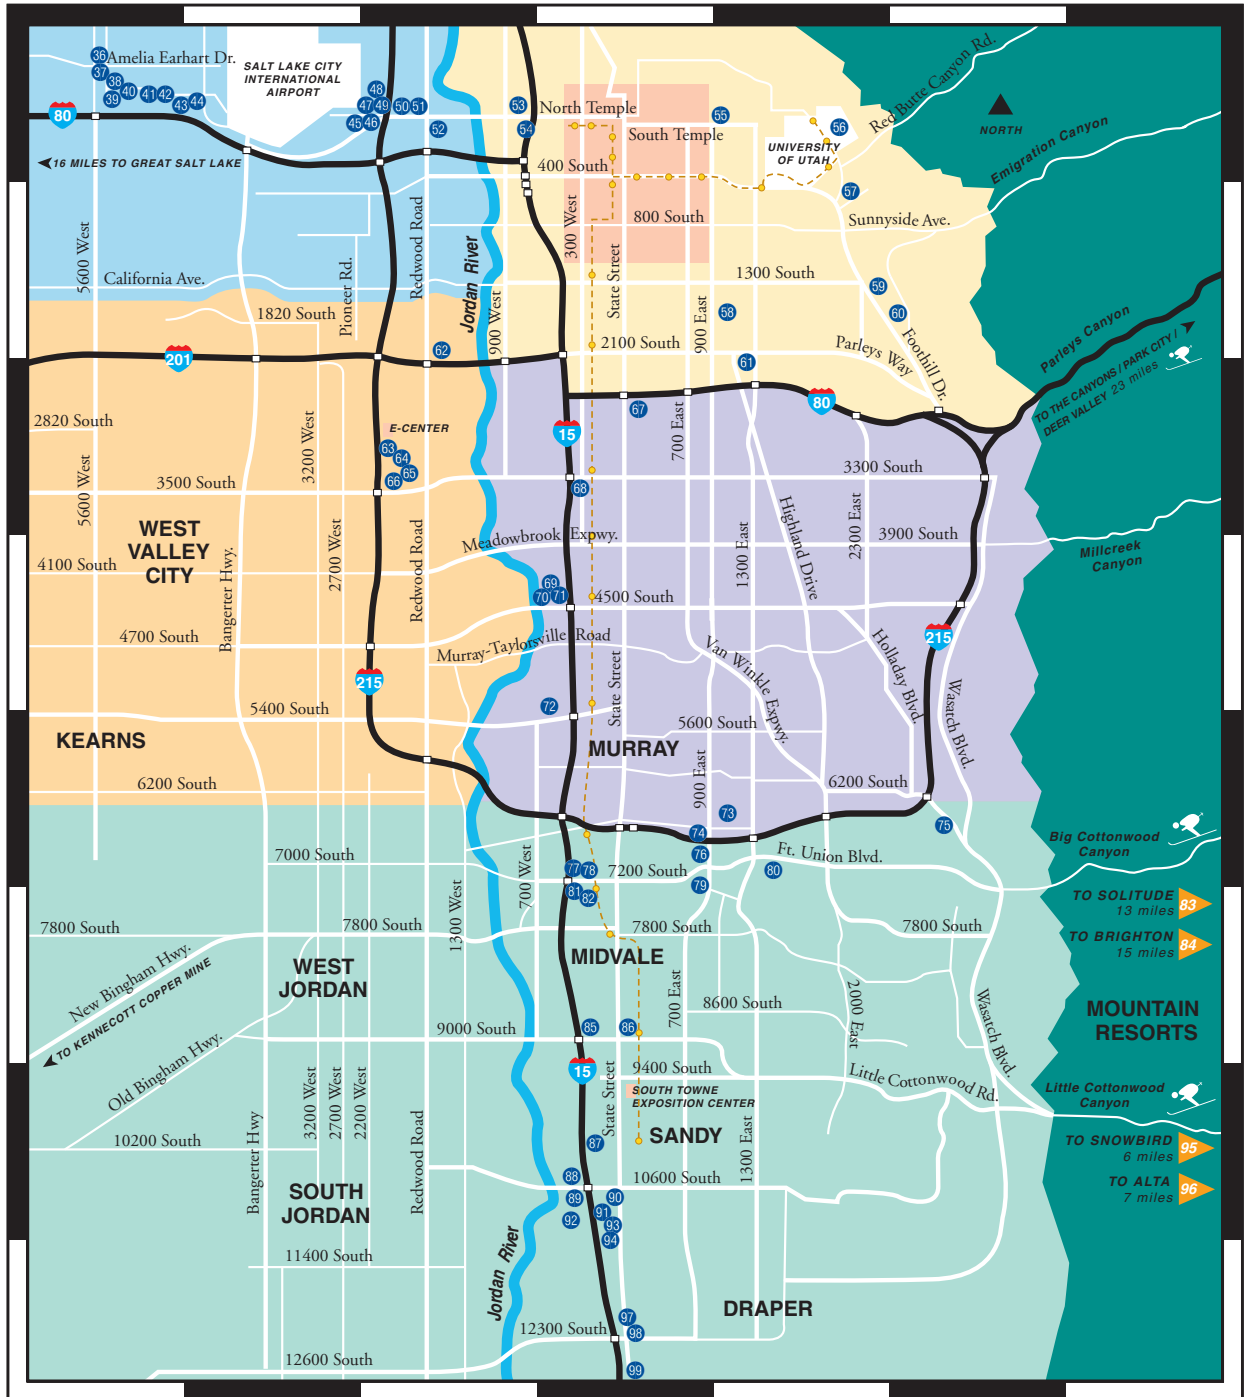

DOWNTOWN SALT LAKE ACCOMMODATIONS MAP

SALT LAKE VALLEY ACCOMMODATIONS MAP

Regional Color Key: ■ Airport ■ Downtown ■ City ■ West Valley ■ Mid Valley ■ South Valley ■ Mountain Resorts

ACCOMMODATION MAPS KEY

DOWNTOWN

- 1 Inn on the Hill
- 2 My Little Cottage.com
- 3 Ellerbeck Mansion Bed & Breakfast
- 4 City Creek Inn
- 5 Travelodge Temple Square
- 6 Best Western Salt Lake Plaza Hotel at Temple Square
- 7 Radisson Hotel Salt Lake City Downtown
- 8 The Inn at Temple Square
- 9 The Carlton Hotel
- 10 Anton Boxrud Bed & Breakfast
- 11 Marriott Salt Lake City Downtown
- 12 The Armstrong Mansion Historic Bed & Breakfast
- 13 Alpine Cottages/Suites/Saltair Bed and Breakfast
- 14 Shilo Inn Hotel – Downtown Salt Lake City
- 15 Hotel Monaco
- 16 Marriott Salt Lake City Center
- 17 Hilton Salt Lake City Center
- 18 Peery Hotel
- 19 Homewood Suites by Hilton
- 20 Residence Inn by Marriott, City Center
- 21 Third West Lodging
- 22 Courtyard by Marriott, Downtown
- 23 Chase Suite Hotel by Woodfin
- 24 Hampton Inn – Downtown
- 25 Crystal Inn Downtown
- 26 Sheraton City Centre Hotel Salt Lake City
- 27 Metropolitan Inn
- 28 Little America Hotel
- 29 The Grand America Hotel
- 30 Motel 6
- 31 Best Western Garden Inn
- 32 Embassy Suites Hotel
- 33 Red Lion Hotel Salt Lake Downtown
- 34 Holiday Inn Downtown
- 35 Best Inn & Suites

AIRPORT AREA

- 36 Holiday Inn Hotel & Suites
- 37 Hampton Inn & Suites Salt Lake City Airport
- 38 Airport Marriott Fairfield Inn & Suites
- 39 Airport Comfort Inn
- 40 Super 8 Airport Motel – Salt Lake City
- 41 Hilton Salt Lake City Airport
- 42 La Quinta Inn & Suites
- 43 Residence Inn by Marriott, Salt Lake City Airport
- 44 Courtyard by Marriott, Salt Lake City Airport
- 45 Airport Inn Hotel
- 46 Radisson Hotel Salt Lake City Airport
- 47 Candlewood Suites – Airport
- 48 Comfort Suites Airport
- 49 Holiday Inn Express
- 50 Days Inn Airport
- 51 Sky Harbor Suites
- 52 Quality Inn Airport Salt Lake