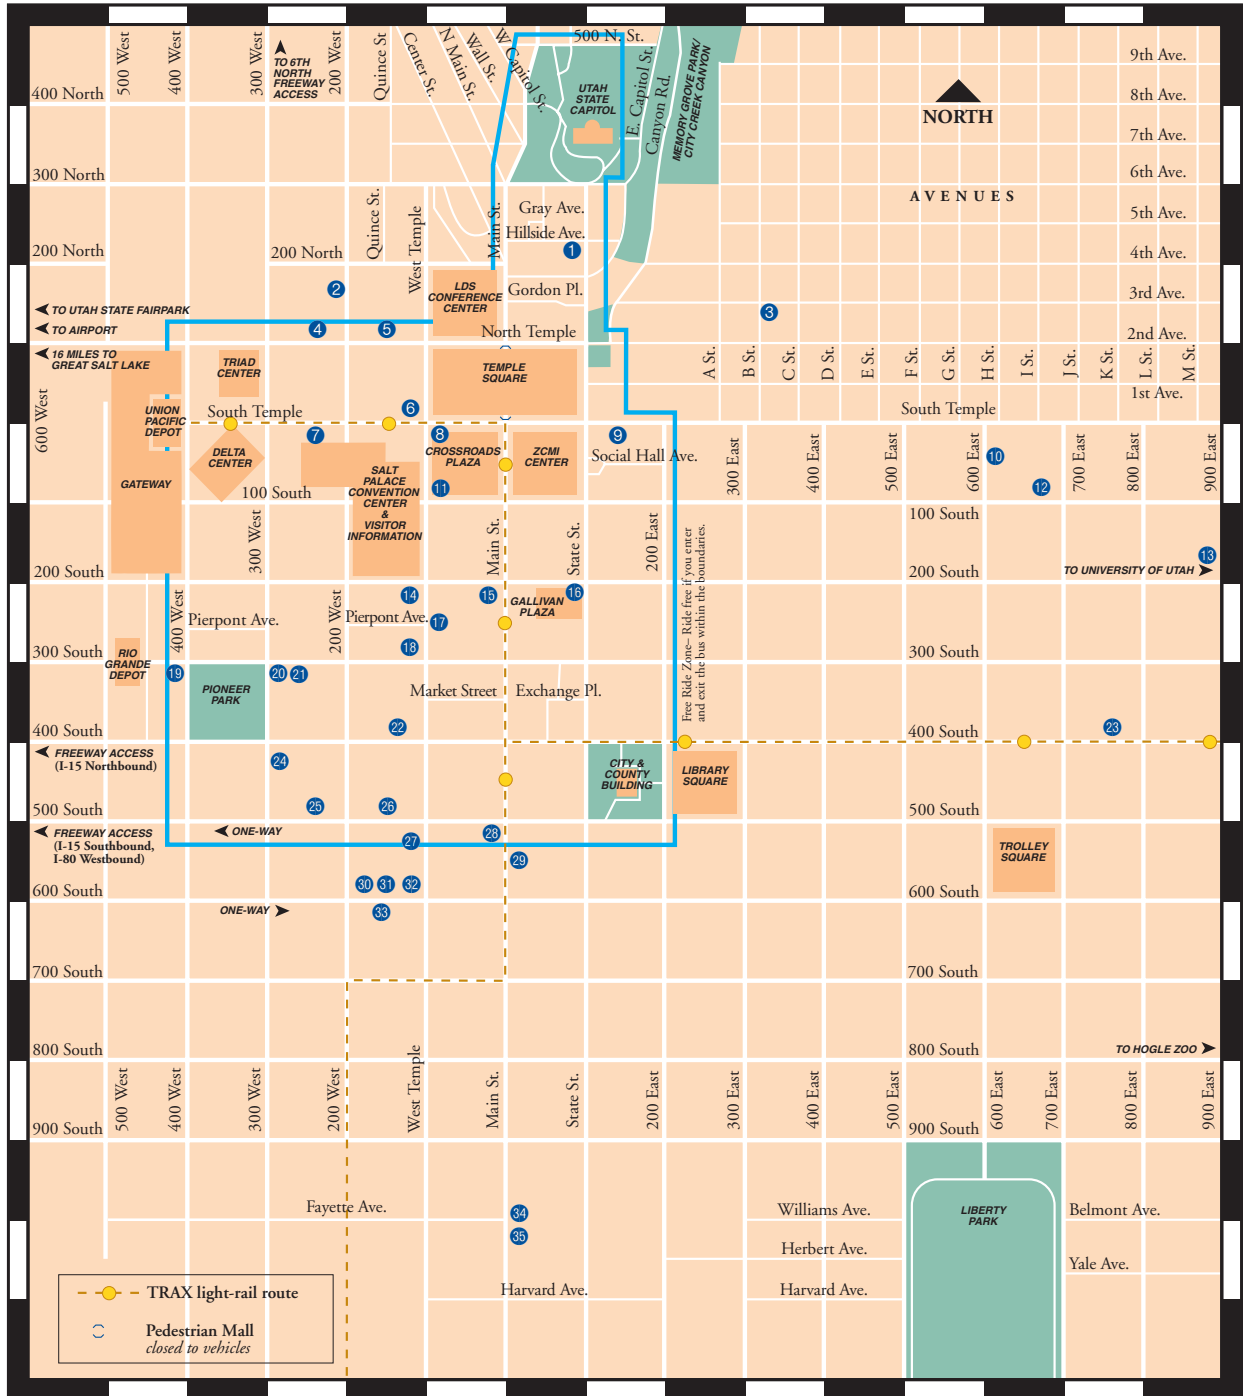

DOWNTOWN SALT LAKE ACCOMMODATIONS MAP

SALT LAKE VALLEY ACCOMMODATIONS MAP

Regional Color Key: ■ Airport ■ Downtown ■ City ■ West Valley ■ Mid Valley ■ South Valley ■ Mountain Resorts

ACCOMMODATION MAPS KEY

DOWNTOWN

- 1 Inn on the Hill
- 2 My Little Cottage.com
- 3 Ellerbeck Mansion Bed & Breakfast
- 4 City Creek Inn
- 5 Travelodge Temple Square
- 6 Best Western Salt Lake Plaza Hotel at Temple Square
- 7 Radisson Hotel Salt Lake City Downtown
- 8 The Inn at Temple Square
- 9 The Carlton Hotel
- 10 Anton Boxrud Bed & Breakfast
- 11 Marriott Salt Lake City Downtown
- 12 The Armstrong Mansion Historic Bed & Breakfast
- 13 Alpine Cottages/Suites/Saltair Bed and Breakfast
- 14 Shilo Inn Hotel – Downtown Salt Lake City
- 15 Hotel Monaco
- 16 Marriott Salt Lake City Center
- 17 Hilton Salt Lake City Center
- 18 Peery Hotel
- 19 Homewood Suites by Hilton
- 20 Residence Inn by Marriott, City Center
- 21 Third West Lodging
- 22 Courtyard by Marriott, Downtown
- 23 Chase Suite Hotel by Woodfin
- 24 Hampton Inn – Downtown
- 25 Crystal Inn Downtown
- 26 Sheraton City Centre Hotel Salt Lake City
- 27 Metropolitan Inn
- 28 Little America Hotel
- 29 The Grand America Hotel
- 30 Motel 6
- 31 Best Western Garden Inn
- 32 Embassy Suites Hotel
- 33 Red Lion Hotel Salt Lake Downtown
- 34 Holiday Inn Downtown
- 35 Best Inn & Suites

CITY AREA

- 53 Allstar Travel Motel
- 54 Econo Lodge Downtown
- 55 Haxton Manor Bed & Breakfast
- 56 University Guest House & Conference Center
- 57 Marriott University Park
- 58 Wildflowers Bed & Breakfast
- 59 Scenic Motel
- 60 Skyline Inn
- 61 Homestead Studio Suites Hotel @ Sugarhouse