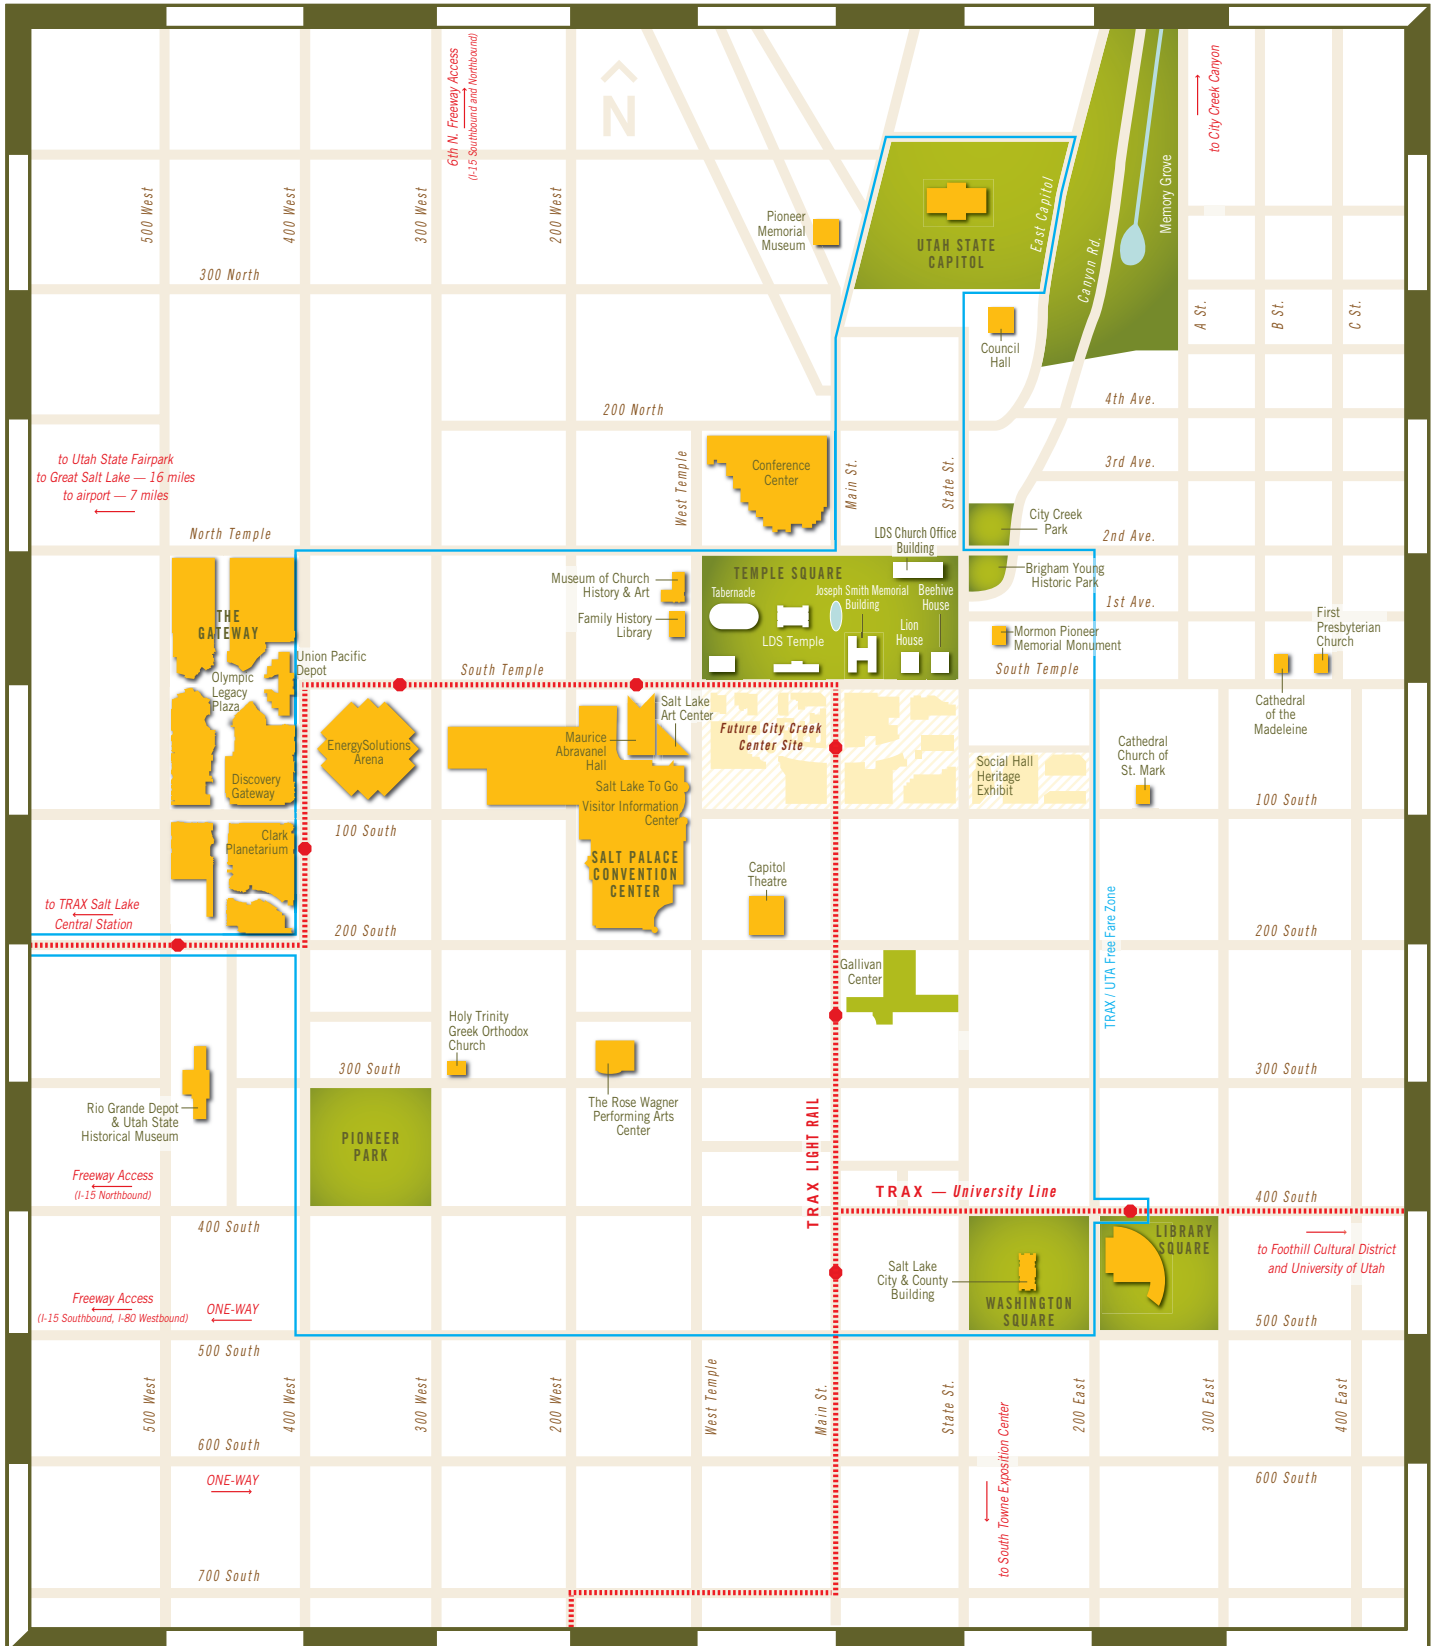

DOWNTOWN SALT LAKE

- Points of Interest
- Parks / Green Space
- TRAX / UTA Free Fare Zone
- TRAX Light Rail
- TRAX Light Rail Stop